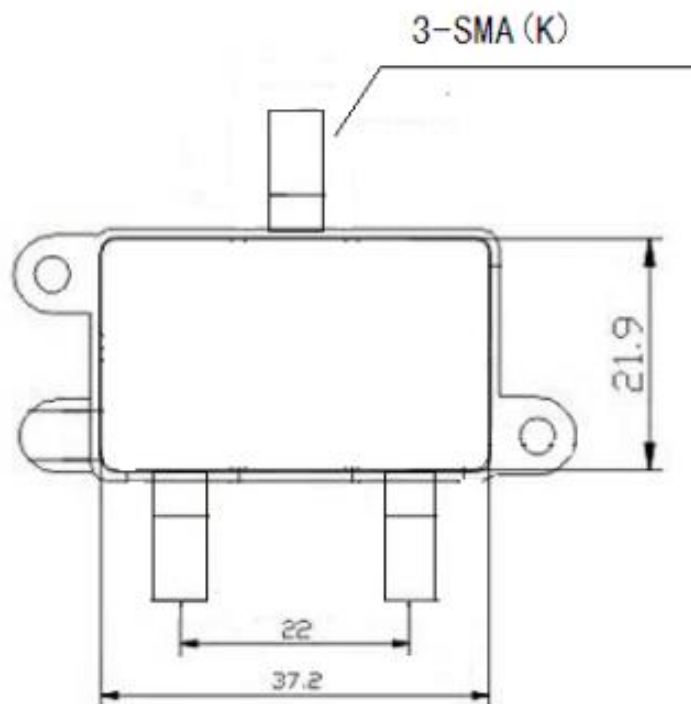

**Product:**

**WOC产品**

**RFSP-3SMA204-2400 Appearance:**

### Specification

Frequency Range	2400~2500MHz
Insertion Loss	≤3.5 (2400~2500MHz)
V.S.W.R	≤2.0
Isolation	≥18 dB
In/output Impedance	50Ω

**Dimension (mm)**

规格: 37×21.5×14.5