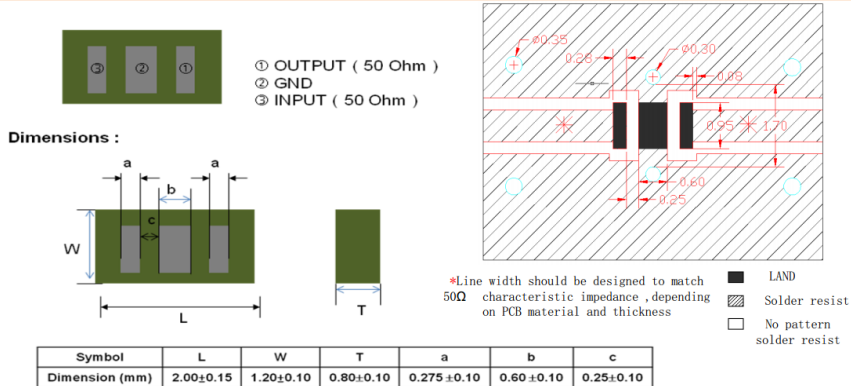

**Product** **LF21B2450H75-N171**

**Specification**

<b>Center Frequency[fo]</b>	2450.0 MHz
<b>Bandwidth[BW]</b>	±50.0 MHz
<b>Insertion Loss in BW</b>	≤1.8dB
<b>VSWR in BW</b>	≤2.0
<b>Attenuation [Absolute Value]</b>	30 dB min @ 860 ~ 960 MHz 30 dB min @ 1545 ~ 1605 MHz 35 dB min @ 1710 ~ 1990 MHz 30 dB min @ 2170MHz
<b>In/Out Impedance</b>	50Ω
<b>Input Power</b>	1 w max.

**Dimension (mm)**

**Test Graph**